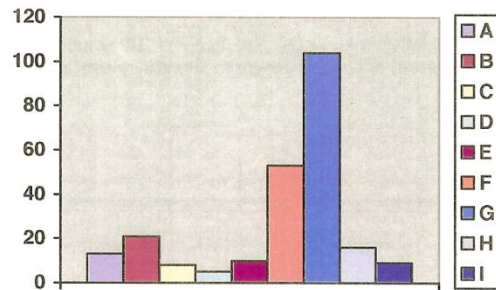

### AGE GROUPS OF RESPONDING HOUSEHOLDS

Approximately 52% of Knapton residents are aged 55 and over. Eighteen percent are between the ages of 0 and 19, with the remainder being in between.

A.	Age 0 - 9	13
B.	Age 10 - 15	21
C.	Age 16 - 19	8
D.	Age 20 - 24	5
E.	Age 25 - 34	10
F.	Age 35 - 54	53
G.	Age 55 - 74	104
H.	Age 75+	16
I.	No response	9